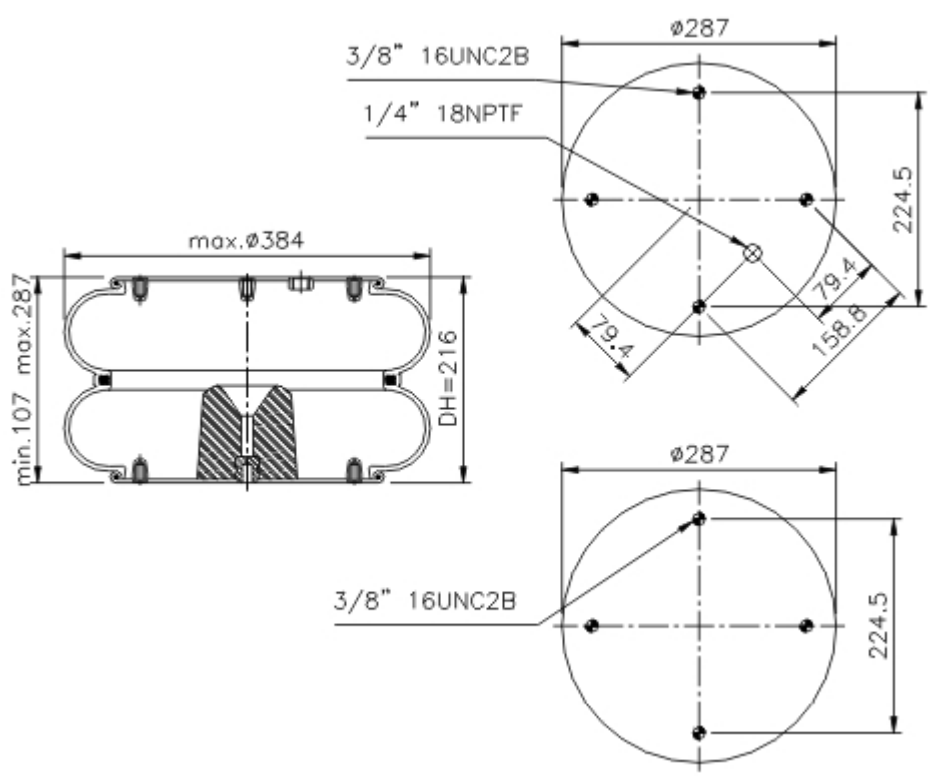

[PRINT](#)

Goodyear Part No.: **2B14-356**
 Flex Member No.: **578-92-3-353**

- Mounting Stud
- Tapped hole
- Air Fitting
- Combination Stud/ Air Fitting

OEM

Manufacturer		
Model	OEM	F/R
GRANNING		
	1626	