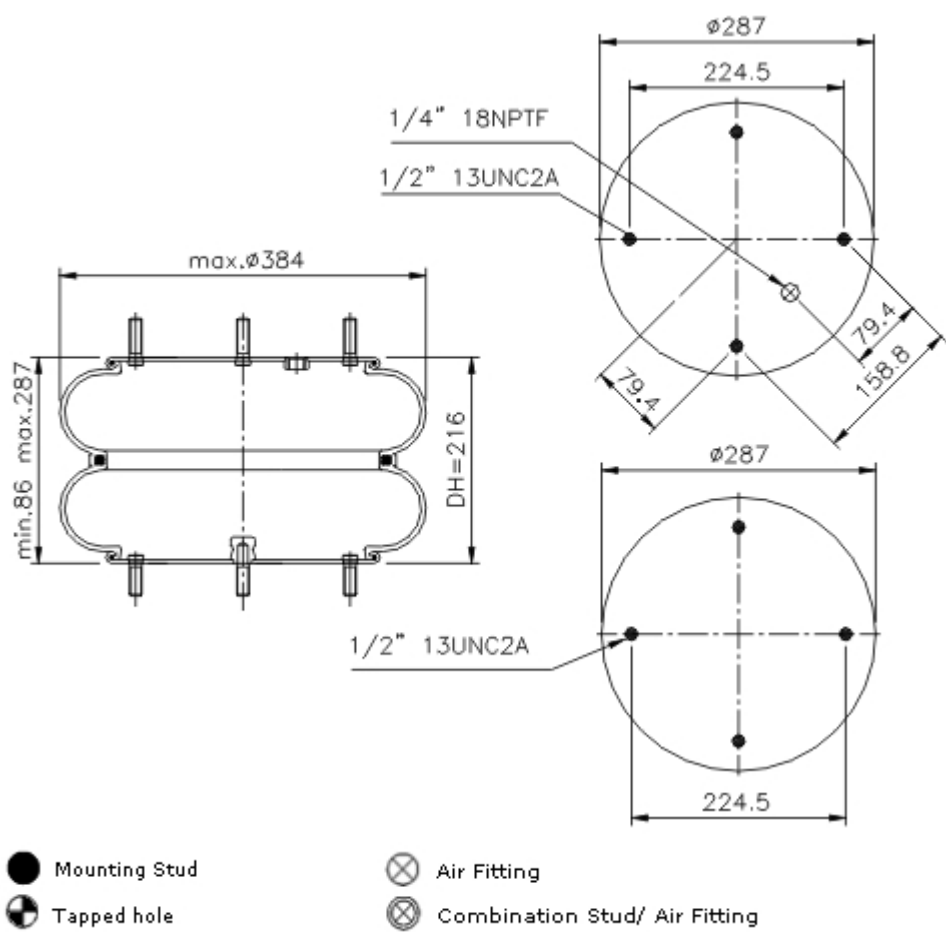

[PRINT](#)

Goodyear Part No.: **2B14-360**

Flex Member No.: **578-92-3-353**

OEM

Manufacturer		
Model	OEM	F/R
NEWAY - (LIFT AXLE)		
AL 75B/ 76A/ 77/ 78	905.57.001	

Competitor

Manufacturer	AirSpring style
Firestone	21 358 7135

Taurus

KF 221-7135

[PRINT](#)